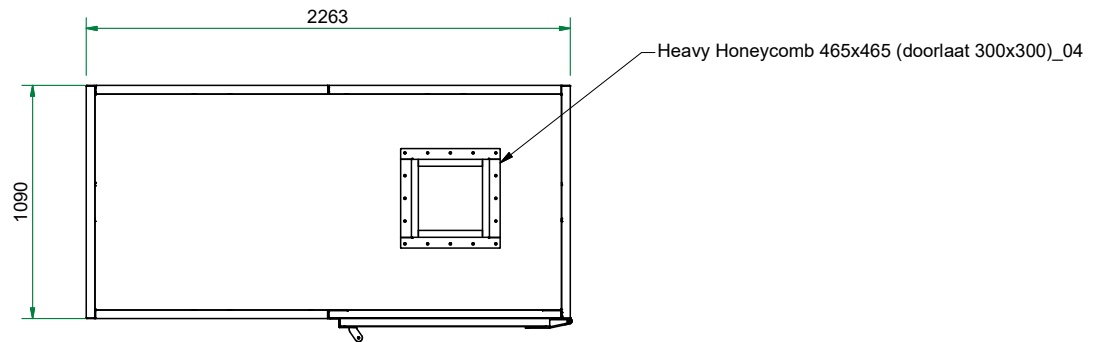

The possible locations for the shielded door are marked green

Top view

Front view

Right view

Title : Faraday cage 1x2 1090x2263		Scale 1 : 25	Designed : RvdB	Checked :	
Projectname : Faraday cage 1x2 1090x2263			Date : 30-11-2022	Date :	
Client :		Projection 	A3 Page	Project number:	Rev. 00
Holland Shielding Systems BV WWW.HOLLANDSHIELDING.COM TELEFOON : +31 78 204 9000 FAX : +31 78 204 9008 E-MAIL : INFO@HOLLANDSHIELDING.COM				1 of 1	Drawing number