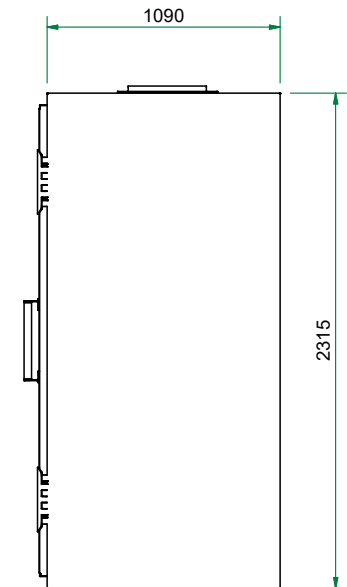

The possible locations for the shielded door are marked green

Top view

Front view

Right view

Title : Faraday cage 1x2 1090x2263		Scale 1 : 25	Designed : RvdB	Checked :	
Projectname : Faraday cage 1x2 1090x2263			Date : 30-11-2022	Date :	
Client :		Projection 	A3 Page	Project number:	Rev. 00
Holland Shielding Systems BV WWW.HOLLANDSHIELDING.COM TELEFOON : +31 78 204 9000 FAX : +31 78 204 9008 E-MAIL : INFO@HOLLANDSHIELDING.COM				1 of 1	Drawing number