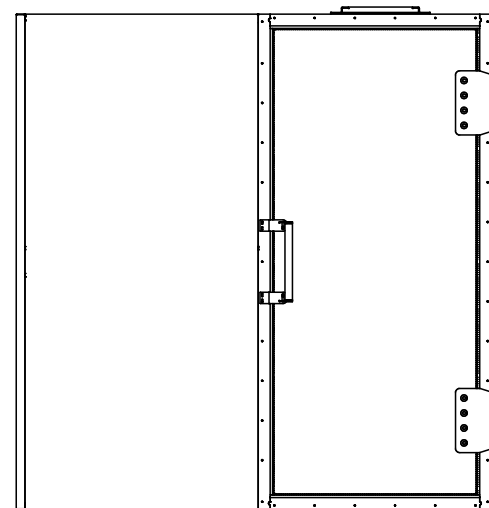

The possible locations for the shielded door are marked green

Top view

Front view

Right view

Title : Faraday cage 1x2 1090x2263		Scale 1 : 25	Designed : RvdB	Checked :	
Projectname : Faraday cage 1x2 1090x2263			Date : 30-11-2022	Date :	
Client :		Projection 	A3 Page	Project number:	Rev. 00
Holland Shielding Systems BV WWW.HOLLANDSHIELDING.COM TELEFOON : +31 78 204 9000 FAX : +31 78 204 9008 E-MAIL : INFO@HOLLANDSHIELDING.COM				1 of 1	Drawing number